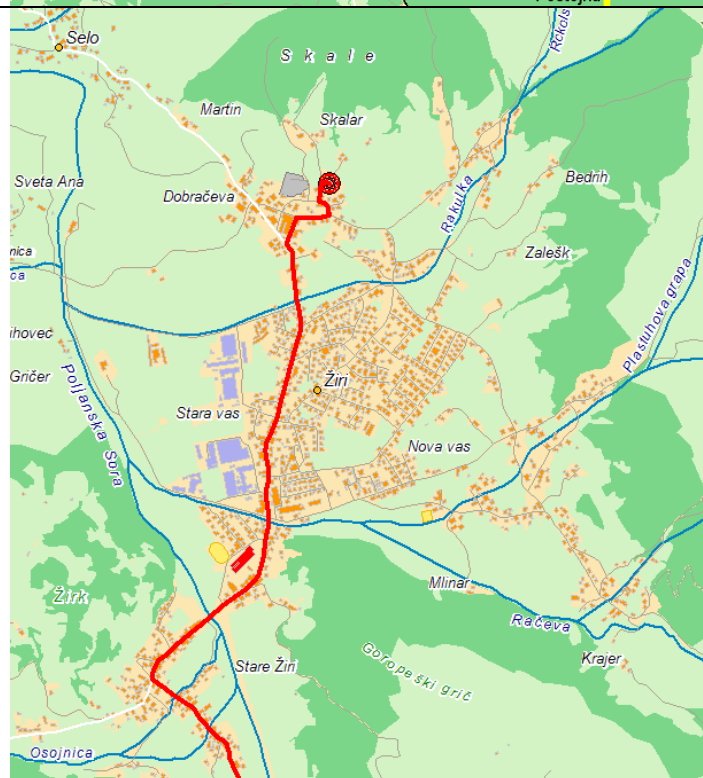

From Ljubljana ring:

- direction Postojna (Koper)
- cca. 20km
- exit Logatec

From highway A1
(Ljubljana-Koper)

- exit Logatec
- 1st roundabout, 2nd exit
- 2nd roundabout, 1st exit
- after 300m left to Žiri
- cca. 20km to Žiri

From Logatec

- enter Žiri
- main road 2,5 km
(direction Škofja Loka)
- gostilna »Pri Županu« right exit
- 100m left exit (Lesko)
- 150 parking (big truck stop)
- 200 m LESKO

contact tel: +386 4 510 50 50
+386 41 645 854