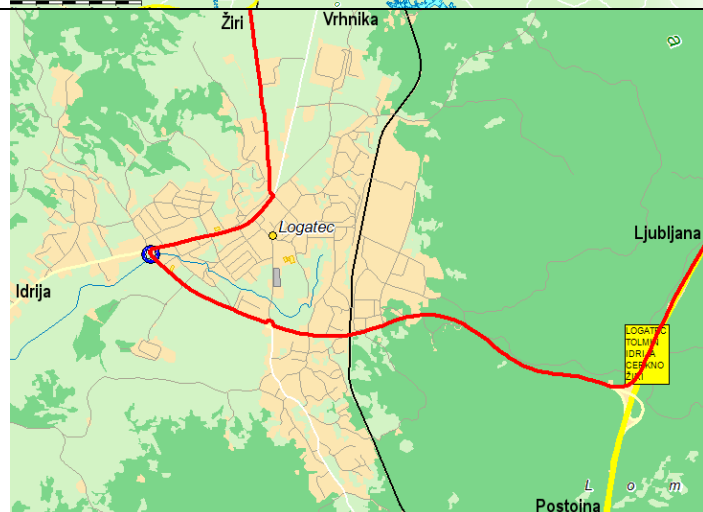

From Ljubljana ring:

- direction Postojna (Koper)
- cca. 20km
- exit Logatec

From highway A1
(Ljubljana-Koper)

- exit Logatec
- 1st roundabout, 2nd exit
- 2nd roundabout, 1st exit
- after 300m left to Žiri
- cca. 20km to Žiri

From Logatec

- enter Žiri
- main road 2,5 km
(direction Škofja Loka)
- gostilna »Pri Županu« right exit
- 100m left exit (Lesko)
- 150 parking (big truck stop)
- 200 m LESKO

contact tel: +386 4 510 50 50
+386 41 645 854